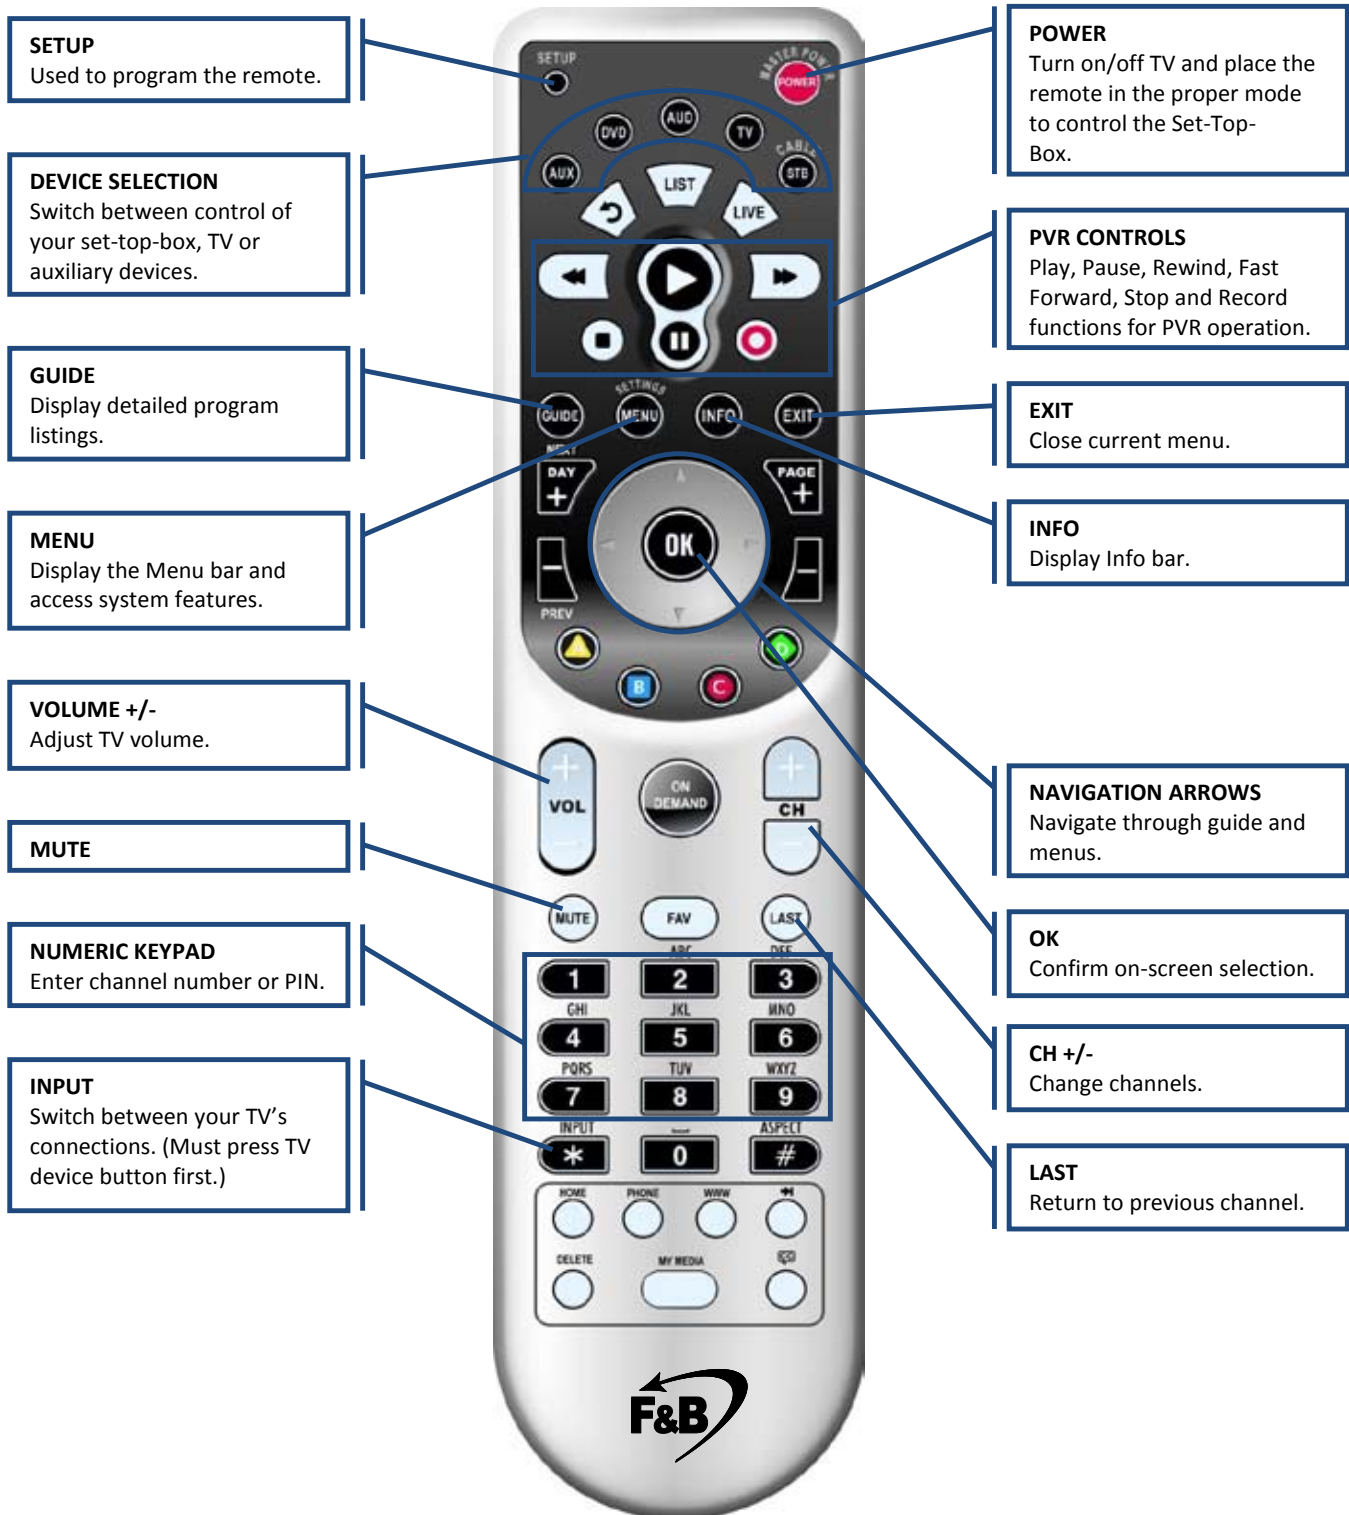

# Remote Control with Minerva

**NOTE:** Some functions may be unavailable based on your video subscription. Unlabeled buttons currently not in use.