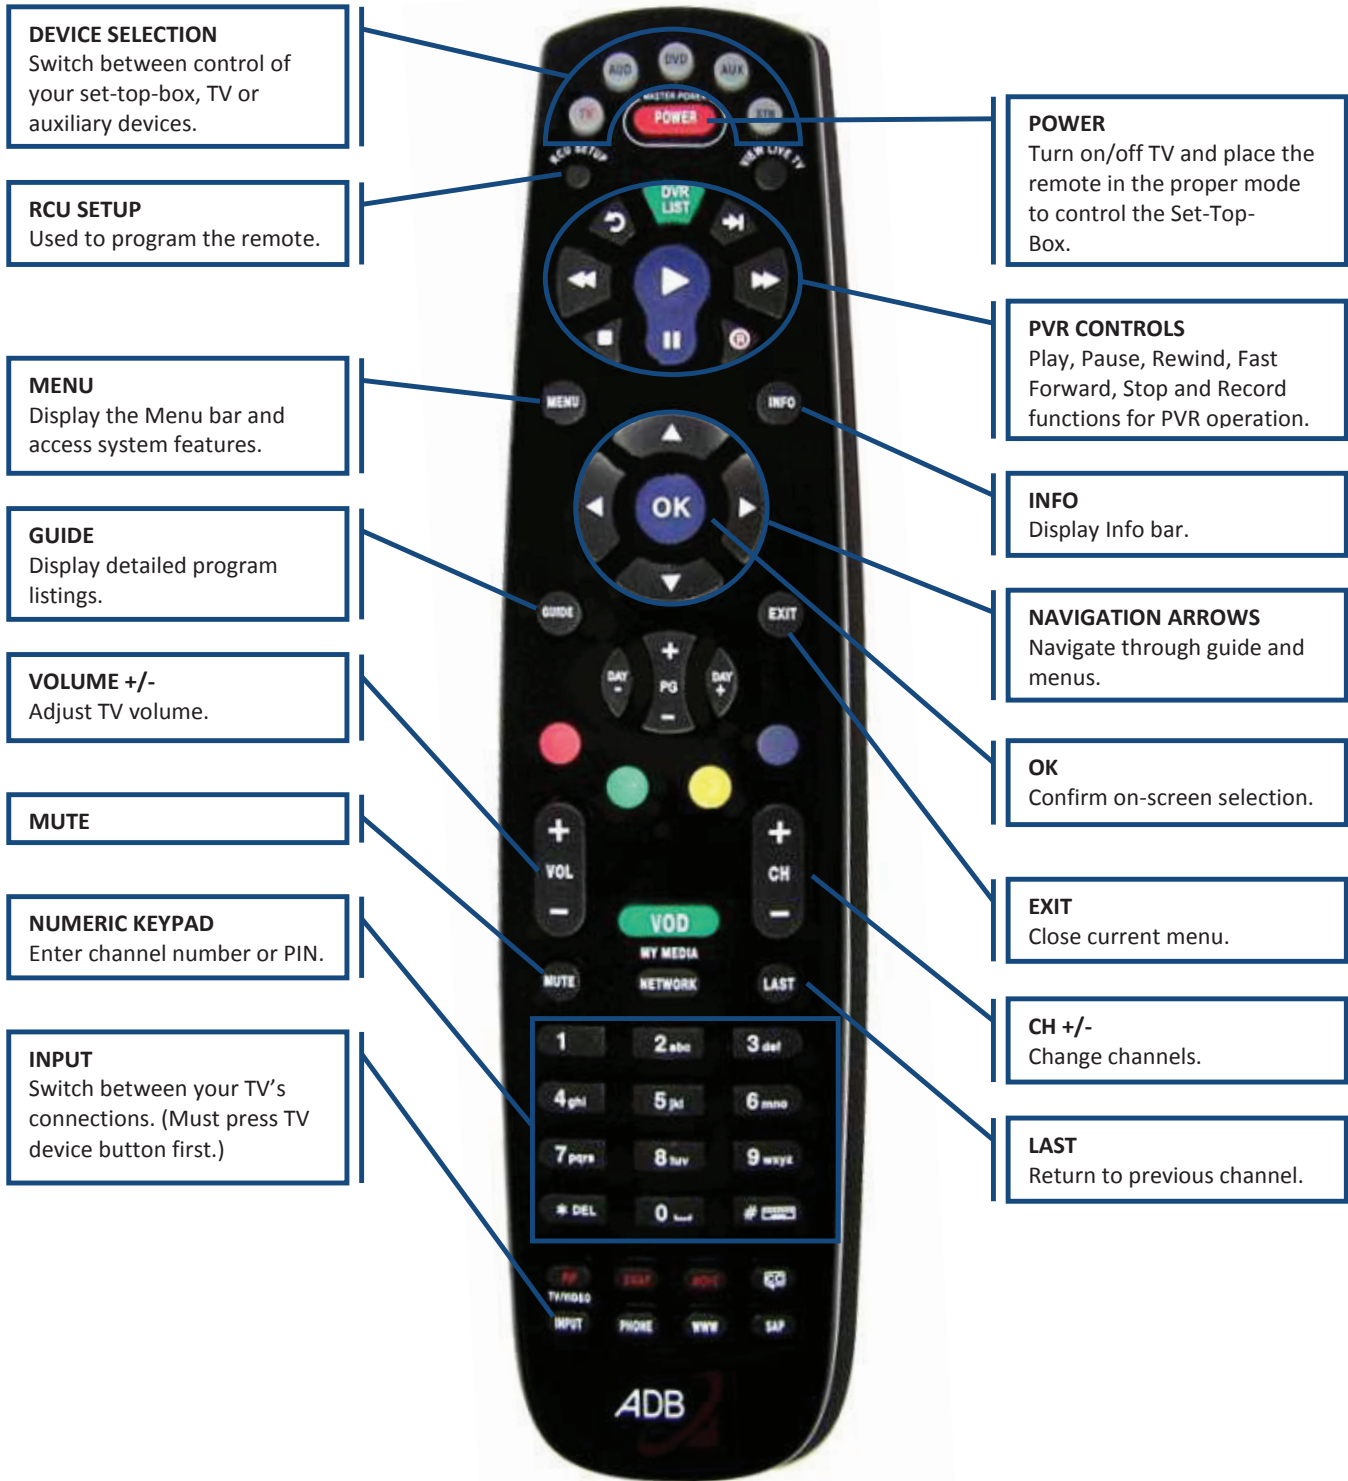

# ADB Remote Control with Minerva

**NOTE:** Some functions may be unavailable based on your video subscription. Unlabeled buttons currently not in use.